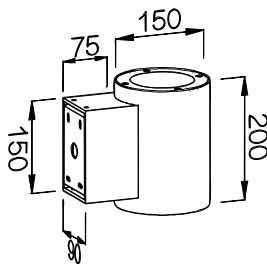

- **CODE - IP65** **COLOR**
 UDRSSM15152 MIRRORED
 UDRSSB15152 BRUSHED
POWER: 2x15/20W

- **CODE - IP65** **COLOR**
 UDRSSM15202 MIRRORED
 UDRSSB15202 BRUSHED
POWER: 2x15/20/30W

- **CODE - IP65** **COLOR**
 UDRSSM15302 MIRRORED
 UDRSSB15302 BRUSHED
POWER: 2x15/20/30W

- **CODE - IP65** **COLOR**
 UDRSSM15151 MIRRORED
 UDRSSB15151 BRUSHED
POWER: 1x15/20/30W

- **CODE - IP65** **COLOR**
 UDRSSM15201 MIRRORED
 UDRSSB15201 BRUSHED
POWER: 1x15/20/30W

- **CODE - IP65** **COLOR**
 UDRSSM15301 MIRRORED
 UDRSSB15301 BRUSHED
POWER: 1x15/20/30W

• **PHOTOMETRIC [Unit:: cd]**
 2x15W - 24° - 3000K

2x20W - 60° - 3000K

2x30W - 60° - 3000K

• **PERFORMANCE**

- 2x15W - 36V - 700mA - 2853lm
- 2x20W - 36V - 1000mA - 3875lm
- 2x30W - 36V - 1400mA - 5756lm

- 1x15W - 36V - 350mA - 1456lm
- 1x20W - 36V - 500mA - 1939lm
- 1x30W - 36V - 700mA - 2858lm