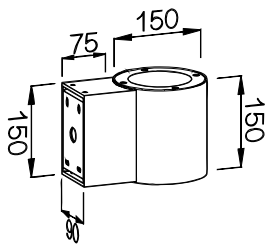

- **CODE - IP65** **COLOR**
 UDRSSM15152 MIRRORED
 UDRSSB15152 BRUSHED
POWER: 2x15/20W

- **CODE - IP65** **COLOR**
 UDRSSM15202 MIRRORED
 UDRSSB15202 BRUSHED
POWER: 2x15/20/30W

- **CODE - IP65** **COLOR**
 UDRSSM15302 MIRRORED
 UDRSSB15302 BRUSHED
POWER: 2x15/20/30W

- **CODE - IP65** **COLOR**
 UDRSSM15151 MIRRORED
 UDRSSB15151 BRUSHED
POWER: 1x15/20/30W

- **CODE - IP65** **COLOR**
 UDRSSM15201 MIRRORED
 UDRSSB15201 BRUSHED
POWER: 1x15/20/30W

- **CODE - IP65** **COLOR**
 UDRSSM15301 MIRRORED
 UDRSSB15301 BRUSHED
POWER: 1x15/20/30W

• **PHOTOMETRIC [Unit:: cd]**
 2x15W - 24° - 3000K

2x20W - 60° - 3000K

2x30W - 60° - 3000K

• **PERFORMANCE**

- 2x15W - 36V - 700mA - 2853lm
- 2x20W - 36V - 1000mA - 3875lm
- 2x30W - 36V - 1400mA - 5756lm

- 1x15W - 36V - 350mA - 1456lm
- 1x20W - 36V - 500mA - 1939lm
- 1x30W - 36V - 700mA - 2858lm