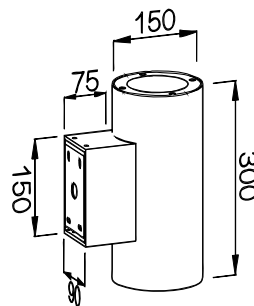

- **CODE - IP65** **COLOR**
 UDRSSM15152 MIRRORED
 UDRSSB15152 BRUSHED
POWER: 2x15/20W

- **CODE - IP65** **COLOR**
 UDRSSM15202 MIRRORED
 UDRSSB15202 BRUSHED
POWER: 2x15/20/30W

- **CODE - IP65** **COLOR**
 UDRSSM15302 MIRRORED
 UDRSSB15302 BRUSHED
POWER: 2x15/20/30W

- **CODE - IP65** **COLOR**
 UDRSSM15151 MIRRORED
 UDRSSB15151 BRUSHED
POWER: 1x15/20/30W

- **CODE - IP65** **COLOR**
 UDRSSM15201 MIRRORED
 UDRSSB15201 BRUSHED
POWER: 1x15/20/30W

- **CODE - IP65** **COLOR**
 UDRSSM15301 MIRRORED
 UDRSSB15301 BRUSHED
POWER: 1x15/20/30W

• **PHOTOMETRIC [Unit:: cd]**
 2x15W - 24° - 3000K

2x20W - 60° - 3000K

2x30W - 60° - 3000K

• **PERFORMANCE**

- 2x15W - 36V - 700mA - 2853lm
- 2x20W - 36V - 1000mA - 3875lm
- 2x30W - 36V - 1400mA - 5756lm

- 1x15W - 36V - 350mA - 1456lm
- 1x20W - 36V - 500mA - 1939lm
- 1x30W - 36V - 700mA - 2858lm