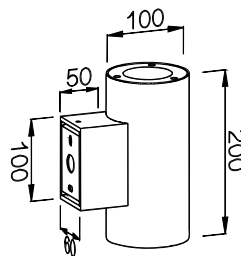

- **CODE - IP65** **COLOR**
 UDRSSM10102 MIRRORED
 UDRSSB10102 BRUSHED
POWER: 2x5/8W

- **CODE - IP65** **COLOR**
 UDRSSM10152 MIRRORED
 UDRSSB10152 BRUSHED
POWER: 2x5/8W

- **CODE - IP65** **COLOR**
 UDRSSM10202 MIRRORED
 UDRSSB10202 BRUSHED
POWER: 2x5/8W

- **CODE - IP65** **COLOR**
 UDRSSM10101 MIRRORED
 UDRSSB10101 BRUSHED
POWER: 1x5/10/15W

- **CODE - IP65** **COLOR**
 UDRSSM10151 MIRRORED
 UDRSSB10151 BRUSHED
POWER: 1x5/10/15W

- **CODE - IP65** **COLOR**
 UDRSSM10201 MIRRORED
 UDRSSB10201 BRUSHED
POWER: 1x5/10/15W

• **PHOTOMETRIC [Unit: cd]**

• **PERFORMANCE**

- 1x5W - 36V - 150mA - 488lm
- 1x10W - 36V - 250mA - 909lm
- 1x15W - 36V - 350mA - 1432lm

- 2x5W - 36V - 250mA - 917lm
- 2x8W - 36V - 350mA - 1484lm