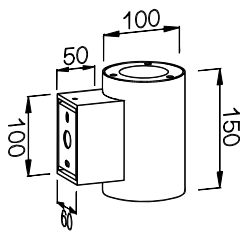

- **CODE - IP65** **COLOR**
 UDRSSM10102 MIRRORED
 UDRSSB10102 BRUSHED
POWER: 2x5/8W

- **CODE - IP65** **COLOR**
 UDRSSM10152 MIRRORED
 UDRSSB10152 BRUSHED
POWER: 2x5/8W

- **CODE - IP65** **COLOR**
 UDRSSM10202 MIRRORED
 UDRSSB10202 BRUSHED
POWER: 2x5/8W

- **CODE - IP65** **COLOR**
 UDRSSM10101 MIRRORED
 UDRSSB10101 BRUSHED
POWER: 1x5/10/15W

- **CODE - IP65** **COLOR**
 UDRSSM10151 MIRRORED
 UDRSSB10151 BRUSHED
POWER: 1x5/10/15W

- **CODE - IP65** **COLOR**
 UDRSSM10201 MIRRORED
 UDRSSB10201 BRUSHED
POWER: 1x5/10/15W

• **PHOTOMETRIC [Unit: cd]**

• **PERFORMANCE**

- 1x5W - 36V - 150mA - 488lm
- 1x10W - 36V - 250mA - 909lm
- 1x15W - 36V - 350mA - 1432lm

- 2x5W - 36V - 250mA - 917lm
- 2x8W - 36V - 350mA - 1484lm