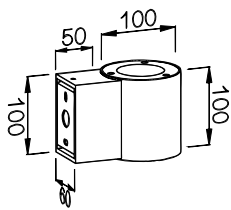

- **CODE - IP65** **COLOR**
 UDRSSM10102 MIRRORED
 UDRSSB10102 BRUSHED
POWER: 2x5/8W

- **CODE - IP65** **COLOR**
 UDRSSM10152 MIRRORED
 UDRSSB10152 BRUSHED
POWER: 2x5/8W

- **CODE - IP65** **COLOR**
 UDRSSM10202 MIRRORED
 UDRSSB10202 BRUSHED
POWER: 2x5/8W

- **CODE - IP65** **COLOR**
 UDRSSM10101 MIRRORED
 UDRSSB10101 BRUSHED
POWER: 1x5/10/15W

- **CODE - IP65** **COLOR**
 UDRSSM10151 MIRRORED
 UDRSSB10151 BRUSHED
POWER: 1x5/10/15W

- **CODE - IP65** **COLOR**
 UDRSSM10201 MIRRORED
 UDRSSB10201 BRUSHED
POWER: 1x5/10/15W

• **PHOTOMETRIC [Unit: cd]**

• **PERFORMANCE**

- 1x5W - 36V - 150mA - 488lm
- 1x10W - 36V - 250mA - 909lm
- 1x15W - 36V - 350mA - 1432lm

- 2x5W - 36V - 250mA - 917lm
- 2x8W - 36V - 350mA - 1484lm