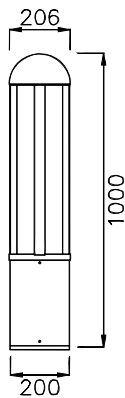

• **CODE - IP65** **COLOR**

BLRDPB2060 BLACK
BLRDPG2060 GREY

POWER:1x20/30W

• **CODE - IP65** **COLOR**

BLRDPB20100 BLACK
BLRDPG20100 GREY

POWER:1x20/30W

• **PHOTOMETRIC [Unit::cd]**

• **PERFORMANCE**

1x20W - 36V - 500mA - 1825lm
1x30W - 36V - 750mA - 2738lm