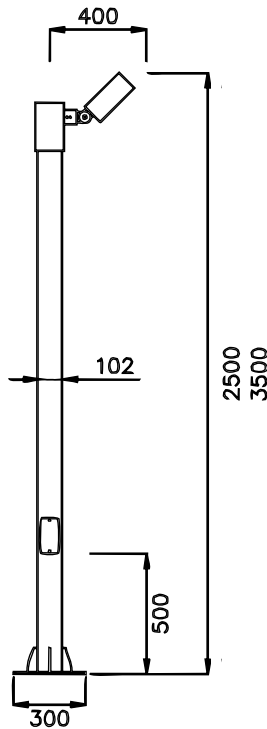

• **PHOTOMETRIC [Unit::cd]**

- Aluminium housing with corrosion resistant powdercoat
- 4mm thick PMMA diffuser
- CE/SAA/IP65/IK08/Class 1
- CREE/Bridgelux COB: 3000K/4000K/6000K/CRI≥80/90
- Input: 220-240Vac/WT:-20~+50° C
- Warranty: 3 years

- Height 2500mm
- CODE - IP65 COLOR
- GLRADJB202501 BLACK
- GLRADJG202501 GREY
- POWER: 1x20/30/40/60W

- Height 3500mm
- CODE - IP65 COLOR
- GLRADJB203501 BLACK
- GLRADJG203501 GREY
- POWER: 1x20/30/40/60W

- **PERFORMANCE**
- 2x20W - 36V - 1050mA - 3980lm
- 2x30W - 36V - 1650mA - 5972lm
- 2x40W - 36V - 2100mA - 7965lm
- 2x60W - 36V - 3300mA - 11991lm

- **Mounting Accessroy**
- 4 x Φ20 Mounted Holes
- 4 x M16 - H400 Bolts