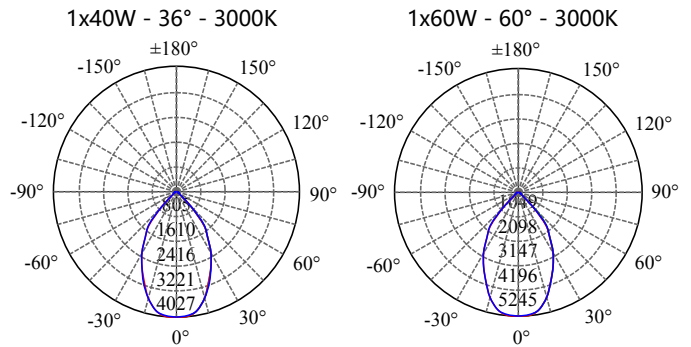

• **PHOTOMETRIC [Unit::cd]**

- Aluminium housing with corrosion resistant powdercoat
- 4mm thick PMMA diffuser
- CE/SAA/IP65/IK08/Class 1
- CREE/Bridgelux COB: 3000K/4000K/6000K/CRI≥80/90
- Input: 220-240Vac/WT:-20~+50° C
- Warranty: 3 years

- Height 2500mm
- CODE - IP65 COLOR
- GLRADJB202501 BLACK
- GLRADJG202501 GREY
- POWER: 1x20/30/40/60W

- Height 3500mm
- CODE - IP65 COLOR
- GLRADJB203501 BLACK
- GLRADJG203501 GREY
- POWER: 1x20/30/40/60W