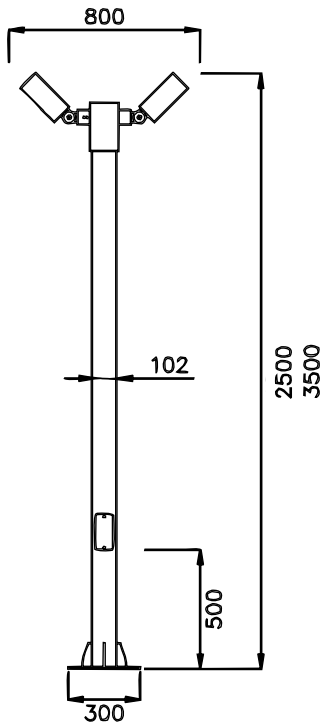

• **PHOTOMETRIC [Unit::cd]**

2x30W - 36° - 3000K

2x60W - 60° - 3000K

- Aluminium housing with corrosion resistant powdercoat
- 4mm thick PMMA diffuser
- CE/SAA/IP65/IK08/Class 1
- CREE/Bridgelux COB: 3000K/4000K/6000K/CRI≥80/90
- Input: 220-240Vac/WT:-20~+50° C
- Warranty: 3 years

- **Height** 2500mm
- **CODE - IP65** **COLOR**
- GLRADJB202502 BLACK
- GLRADJG202502 GREY
- **POWER:**1x20/30/40/60W

- **Height** 3500mm
- **CODE - IP65** **COLOR**
- GLRADJB203502 BLACK
- GLRADJG203502 GREY
- **POWER:**1x20/30/40/60W

- **PERFORMANCE**
- 2x20W - 36V - 1050mA - 3980lm
- 2x30W - 36V - 1650mA - 5972lm
- 2x40W - 36V - 2100mA - 7965lm
- 2x60W - 36V - 3300mA - 11991lm

- **Mounting Accessroy**
- 4 x Φ20 Mounted Holes
- 4 x M16 - H400 Bolts