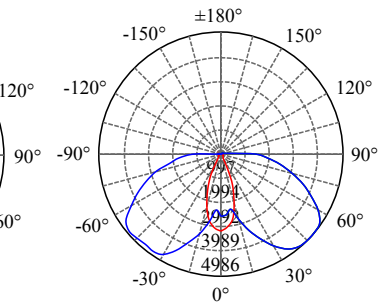

• **PHOTOMETRIC [Unit::cd]**

2x30W - 36° - 3000K

2x60W - 60° - 3000K

- Aluminium housing with corrosion resistant powdercoat
- 4mm thick PMMA diffuser
- CE/SAA/IP65/IK08/Class 1
- CREE/Bridgelux COB: 3000K/4000K/6000K/CRI≥80/90
- Input: 220-240Vac/WT:-20~+50° C
- Warranty: 3 years

- **Height** 2500mm
- **CODE - IP65** **COLOR**
- GLRADJB202502 BLACK
- GLRADJG202502 GREY
- **POWER:**1x20/30/40/60W

- **Height** 3500mm
- **CODE - IP65** **COLOR**
- GLRADJB203502 BLACK
- GLRADJG203502 GREY
- **POWER:**1x20/30/40/60W