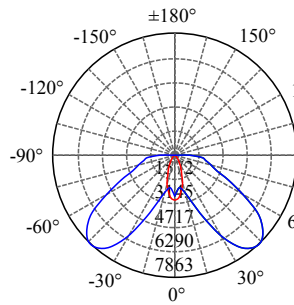

• **PHOTOMETRIC [Unit::cd]**

2x30W - 36° - 3000K

2x60W - 60° - 3000K

- Aluminium housing with corrosion resistant powdercoat
- 4mm thick PMMA diffuser
- CE/SAA/IP65/IK08/Class 1
- CREE/Bridgelux COB: 3000K/4000K/6000K/CRI≥80/90
- Input: 220-240Vac/WT:-20~+50° C
- Warranty: 3 years

- **Height** 2500mm
- **CODE - IP65** **COLOR**
- GLRADJB202502 BLACK
- GLRADJG202502 GREY
- **POWER:**1x20/30/40/60W

- **Height** 3500mm
- **CODE - IP65** **COLOR**
- GLRADJB203502 BLACK
- GLRADJG203502 GREY
- **POWER:**1x20/30/40/60W