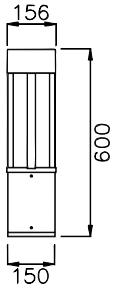

- **CODE - IP65** **COLOR**
BLRFPB1560 BLACK
BLRFPG1560 GREY

POWER:1x15/20W

- **CODE - IP65** **COLOR**
BLRFPB15100 BLACK
BLRFPG15100 GREY

POWER:1x15/20W

• **PHOTOMETRIC [Unit: cd]**

• **PERFORMANCE**

- 1x15W - 36V - 350mA - 1255lm
- 1x20W - 36V - 500mA - 1832m