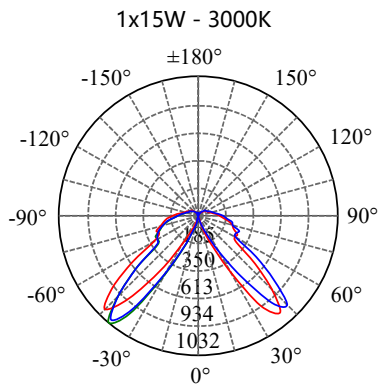

- **CODE - IP65** **COLOR**
BLRFPB1560 BLACK
BLRFPG1560 GREY

POWER:1x15/20W

- **CODE - IP65** **COLOR**
BLRFPB15100 BLACK
BLRFPG15100 GREY

POWER:1x15/20W

• **PHOTOMETRIC [Unit: cd]**

• **PERFORMANCE**

- 1x15W - 36V - 350mA - 1255lm
- 1x20W - 36V - 500mA - 1832m