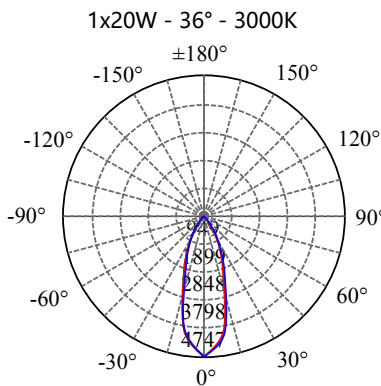

• **PHOTOMETRIC [Unit: cd]**

• **PERFORMANCE**

1x10W - 36V - 250mA - 1182lm
1x15W - 36V - 350mA - 1743lm

1x20W - 36V - 500mA - 2385lm