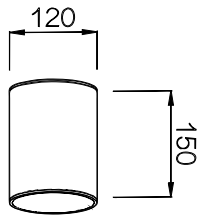

- **CODE - IP20** **COLOR**
- SDRAB121520 BLACK
- SDRABW121520 BLACK+WHITE
- SDRABG121520 BLACK+GOLD
- SDRAW121520 WHITE
- SDRAWB121520 WHITE+BLACK
- SDRAWG121520 WHITE+GOLD

POWER: 1x10/15/20W

- **CODE - IP65** **COLOR**
- SDRAB121565 BLACK
- SDRABW121565 BLACK+WHITE
- SDRABG121565 BLACK+GOLD
- SDRAW121565 WHITE
- SDRAWB121565 WHITE+BLACK
- SDRAWG121565 WHITE+GOLD

POWER: 1x10/15/20W

- **CODE - IP20** **COLOR**
- SDRAB122020 BLACK
- SDRABW122020 BLACK+WHITE
- SDRABG122020 BLACK+GOLD
- SDRAW122020 WHITE
- SDRAWB122020 WHITE+BLACK
- SDRAWG122020 WHITE+GOLD

POWER: 1x10/15/20W

- **CODE - IP65** **COLOR**
- SDRAB122065 BLACK
- SDRABW122065 BLACK+WHITE
- SDRABG122065 BLACK+GOLD
- SDRAW122065 WHITE
- SDRAWB122065 WHITE+BLACK
- SDRAWG122065 WHITE+GOLD

POWER: 1x10/15/20W

• **PHOTOMETRIC [Unit: cd]**