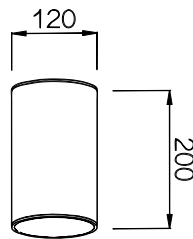

- **CODE - IP20** **COLOR**
- SDRAB121520 BLACK
- SDRABW121520 BLACK+WHITE
- SDRABG121520 BLACK+GOLD
- SDRAW121520 WHITE
- SDRAWB121520 WHITE+BLACK
- SDRAWG121520 WHITE+GOLD

POWER: 1x10/15/20W

- **CODE - IP65** **COLOR**
- SDRAB121565 BLACK
- SDRABW121565 BLACK+WHITE
- SDRABG121565 BLACK+GOLD
- SDRAW121565 WHITE
- SDRAWB121565 WHITE+BLACK
- SDRAWG121565 WHITE+GOLD

POWER: 1x10/15/20W

- **CODE - IP20** **COLOR**
- SDRAB122020 BLACK
- SDRABW122020 BLACK+WHITE
- SDRABG122020 BLACK+GOLD
- SDRAW122020 WHITE
- SDRAWB122020 WHITE+BLACK
- SDRAWG122020 WHITE+GOLD

POWER: 1x10/15/20W

- **CODE - IP65** **COLOR**
- SDRAB122065 BLACK
- SDRABW122065 BLACK+WHITE
- SDRABG122065 BLACK+GOLD
- SDRAW122065 WHITE
- SDRAWB122065 WHITE+BLACK
- SDRAWG122065 WHITE+GOLD

POWER: 1x10/15/20W

• **PHOTOMETRIC [Unit: cd]**