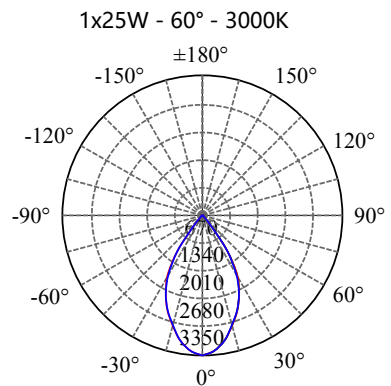

• **PHOTOMETRIC [Unit: cd]**

• **PERFORMANCE**

1x10W - 36V - 250mA - 1182lm
1x15W - 36V - 350mA - 1743lm

1x20W - 36V - 500mA - 2385lm