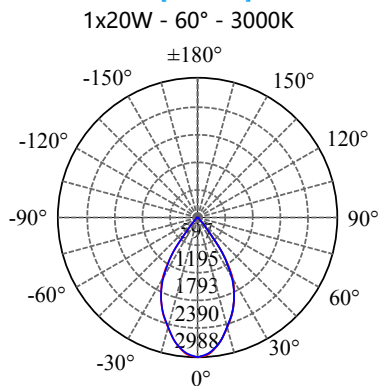

• **PHOTOMETRIC [Unit: cd]**

• **PERFORMANCE**

1x10W - 36V - 250mA - 1182lm
1x15W - 36V - 350mA - 1743lm

1x20W - 36V - 500mA - 2385lm