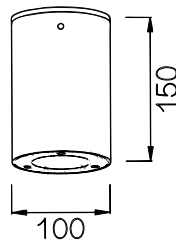

- Aluminium housing with corrosion resistant powdercoat
- 8mm thick toughened FLUSH glass diffuser
- CE/SAA/IP65/IK08/Class 1
- CREE/Bridgelux COB: 3000K/4000/6000K/CRI≥80/90
- Beam Angle: 12°/24°/36°/60°
- Input: 220-240Vac/WT:-20~+50° C
- Warranty: 3/5 years

- **CODE-IP65** **COLOR**
 SDRB1010 BLACK
 SDRG1010 GREY
 SDRW1010 WHITE

POWER: 1x5/10/15W

- **CODE-IP65** **COLOR**
 SDRB1015 BLACK
 SDRG1015 GREY
 SDRW1015 WHITE

POWER: 1x5/10/15W

- **CODE-IP65** **COLOR**
 SDRB1020 BLACK
 SDRG1020 GREY
 SDRW1020 WHITE

POWER: 1x5/10/15W

• **PHOTOMETRIC [Unit: cd]**

• **PERFORMANCE**

- 1x5W - 36V - 150mA - 448lm
- 1x10W - 36V - 250mA - 895lm
- 1x15W - 36V - 350mA - 1232lm