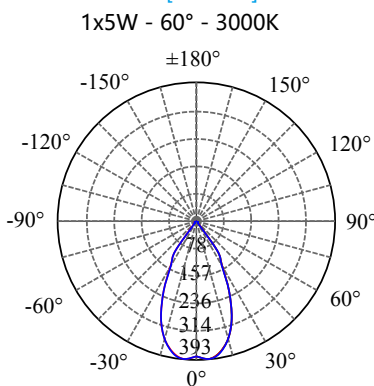

- **CODE-IP65** **COLOR**
 SDRB1010 BLACK
 SDRG1010 GREY
 SDRW1010 WHITE

POWER: 1x5/10/15W

- **CODE-IP65** **COLOR**
 SDRB1015 BLACK
 SDRG1015 GREY
 SDRW1015 WHITE

POWER: 1x5/10/15W

- **CODE-IP65** **COLOR**
 SDRB1020 BLACK
 SDRG1020 GREY
 SDRW1020 WHITE

POWER: 1x5/10/15W

• **PHOTOMETRIC [Unit: cd]**

• **PERFORMANCE**

- 1x5W - 36V - 150mA - 448lm
- 1x10W - 36V - 250mA - 895lm
- 1x15W - 36V - 350mA - 1232lm