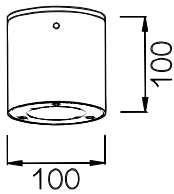

- Aluminium housing with corrosion resistant powdercoat
- 8mm thick toughened FLUSH glass diffuser
- CE/SAA/IP65/IK08/Class 1
- CREE/Bridgelux COB: 3000K/4000/6000K/CRI≥80/90
- Beam Angle: 12°/24°/36°/60°
- Input: 220-240Vac/WT:-20~+50° C
- Warranty: 3/5 years

- **CODE-IP65** **COLOR**
 SDRB1010 BLACK
 SDRG1010 GREY
 SDRW1010 WHITE

POWER: 1x5/10/15W

- **CODE-IP65** **COLOR**
 SDRB1015 BLACK
 SDRG1015 GREY
 SDRW1015 WHITE

POWER: 1x5/10/15W

- **CODE-IP65** **COLOR**
 SDRB1020 BLACK
 SDRG1020 GREY
 SDRW1020 WHITE

POWER: 1x5/10/15W

• **PHOTOMETRIC [Unit: cd]**

• **PERFORMANCE**

- 1x5W - 36V - 150mA - 448lm
- 1x10W - 36V - 250mA - 895lm
- 1x15W - 36V - 350mA - 1232lm