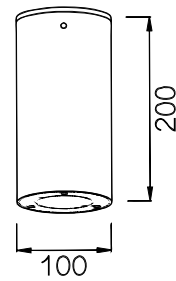

- **CODE-IP65** **COLOR**
 SDRB1010 BLACK
 SDRG1010 GREY
 SDRW1010 WHITE

POWER: 1x5/10/15W

- **CODE-IP65** **COLOR**
 SDRB1015 BLACK
 SDRG1015 GREY
 SDRW1015 WHITE

POWER: 1x5/10/15W

- **CODE-IP65** **COLOR**
 SDRB1020 BLACK
 SDRG1020 GREY
 SDRW1020 WHITE

POWER: 1x5/10/15W

• **PHOTOMETRIC [Unit: cd]**

• **PERFORMANCE**

- 1x5W - 36V - 150mA - 448lm
- 1x10W - 36V - 250mA - 895lm
- 1x15W - 36V - 350mA - 1232lm