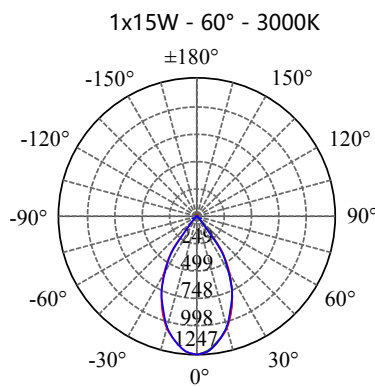

POWER: 1x5/10/15W

• **PHOTOMETRIC [Unit: cd]**

• **PERFORMANCE**

- 1x5W - 36V - 150mA - 448lm
- 1x10W - 36V - 250mA - 895lm
- 1x15W - 36V - 350mA - 1232lm