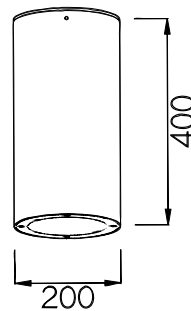

- **CODE-IP65 COLOR**  
SDRB2020 BLACK  
SDRG2020 GREY  
SDRW2020 WHITE

POWER: 1x20/30/40/60W

- **CODE-IP65 COLOR**  
SDRB2030 BLACK  
SDRG2030 GREY  
SDRW2030 WHITE

POWER: 1x20/30/40/60W

- **CODE-IP65 COLOR**  
SDRB2040 BLACK  
SDRG2040 GREY  
SDRW2040 WHITE

POWER: 1x20/30/40/60W

• **PHOTOMETRIC [Unit: cd]**

• **PERFORMANCE**

- 1x20W - 36V - 500mA - 2127lm
- 1x30W - 36V - 700mA - 3185lm
- 1x40W - 36V - 1050mA - 4270lm
- 1x60W - 36V - 1500mA - 6263lm