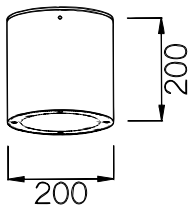

- Aluminium housing with corrosion resistant powdercoat
- 8mm thick toughened FLUSH glass diffuser
- CE/SAA/IP65/IK08/Class 1
- CREE/Bridgelux COB: 3000K/4000/6000K/CRI ≥ 80/90
- Beam Angle: 12°/24°/36°/60°
- Input: 220-240Vac/WT:-20~+50° C
- Warranty: 3/5 years

- **CODE-IP65 COLOR**  
SDRB2020 BLACK  
SDRG2020 GREY  
SDRW2020 WHITE

POWER: 1x20/30/40/60W

- **CODE-IP65 COLOR**  
SDRB2030 BLACK  
SDRG2030 GREY  
SDRW2030 WHITE

POWER: 1x20/30/40/60W

- **CODE-IP65 COLOR**  
SDRB2040 BLACK  
SDRG2040 GREY  
SDRW2040 WHITE

POWER: 1x20/30/40/60W

• **PHOTOMETRIC [Unit: cd]**

• **PERFORMANCE**

- 1x20W - 36V - 500mA - 2127lm
- 1x30W - 36V - 700mA - 3185lm
- 1x40W - 36V - 1050mA - 4270lm
- 1x60W - 36V - 1500mA - 6263lm