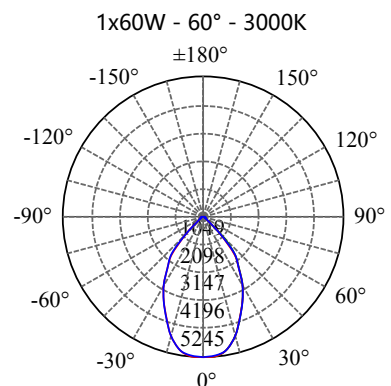

- **CODE-IP65 COLOR**  
SDRB2020 BLACK  
SDRG2020 GREY  
SDRW2020 WHITE

POWER: 1x20/30/40/60W

- **CODE-IP65 COLOR**  
SDRB2030 BLACK  
SDRG2030 GREY  
SDRW2030 WHITE

POWER: 1x20/30/40/60W

- **CODE-IP65 COLOR**  
SDRB2040 BLACK  
SDRG2040 GREY  
SDRW2040 WHITE

POWER: 1x20/30/40/60W

• **PHOTOMETRIC [Unit: cd]**

• **PERFORMANCE**

- 1x20W - 36V - 500mA - 2127lm
- 1x30W - 36V - 700mA - 3185lm
- 1x40W - 36V - 1050mA - 4270lm
- 1x60W - 36V - 1500mA - 6263lm