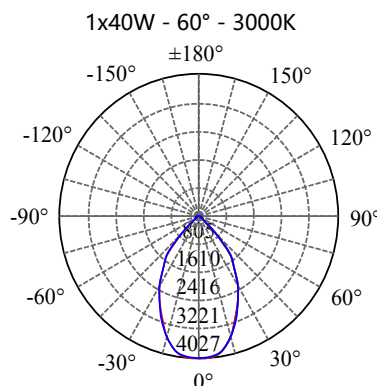

- **CODE-IP65 COLOR**  
SDRB2020 BLACK  
SDRG2020 GREY  
SDRW2020 WHITE

POWER: 1x20/30/40/60W

- **CODE-IP65 COLOR**  
SDRB2030 BLACK  
SDRG2030 GREY  
SDRW2030 WHITE

POWER: 1x20/30/40/60W

- **CODE-IP65 COLOR**  
SDRB2040 BLACK  
SDRG2040 GREY  
SDRW2040 WHITE

POWER: 1x20/30/40/60W

• **PHOTOMETRIC [Unit: cd]**

• **PERFORMANCE**

- 1x20W - 36V - 500mA - 2127lm
- 1x30W - 36V - 700mA - 3185lm
- 1x40W - 36V - 1050mA - 4270lm
- 1x60W - 36V - 1500mA - 6263lm