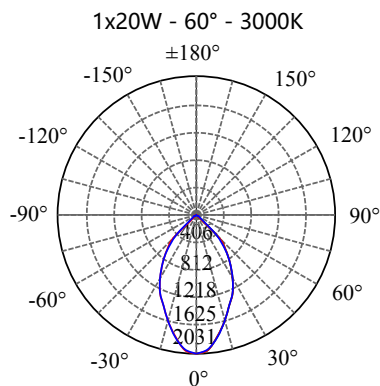

- **CODE-IP65 COLOR**  
SDRB2020 BLACK  
SDRG2020 GREY  
SDRW2020 WHITE

POWER: 1x20/30/40/60W

- **CODE-IP65 COLOR**  
SDRB2030 BLACK  
SDRG2030 GREY  
SDRW2030 WHITE

POWER: 1x20/30/40/60W

- **CODE-IP65 COLOR**  
SDRB2040 BLACK  
SDRG2040 GREY  
SDRW2040 WHITE

POWER: 1x20/30/40/60W

• **PHOTOMETRIC [Unit: cd]**

• **PERFORMANCE**

- 1x20W - 36V - 500mA - 2127lm
- 1x30W - 36V - 700mA - 3185lm
- 1x40W - 36V - 1050mA - 4270lm
- 1x60W - 36V - 1500mA - 6263lm