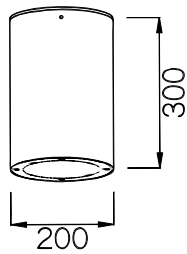

- Aluminium housing with corrosion resistant powdercoat
- 8mm thick toughened FLUSH glass diffuser
- CE/SAA/IP65/IK08/Class 1
- CREE/Bridgelux COB: 3000K/4000/6000K/CRI ≥ 80/90
- Beam Angle: 12°/24°/36°/60°
- Input: 220-240Vac/WT:-20~+50° C
- Warranty: 3/5 years

- **CODE-IP65 COLOR**  
SDRB2020 BLACK  
SDRG2020 GREY  
SDRW2020 WHITE

POWER: 1x20/30/40/60W

- **CODE-IP65 COLOR**  
SDRB2030 BLACK  
SDRG2030 GREY  
SDRW2030 WHITE

POWER: 1x20/30/40/60W

- **CODE-IP65 COLOR**  
SDRB2040 BLACK  
SDRG2040 GREY  
SDRW2040 WHITE

POWER: 1x20/30/40/60W

• **PHOTOMETRIC [Unit: cd]**

• **PERFORMANCE**

- 1x20W - 36V - 500mA - 2127lm
- 1x30W - 36V - 700mA - 3185lm
- 1x40W - 36V - 1050mA - 4270lm
- 1x60W - 36V - 1500mA - 6263lm