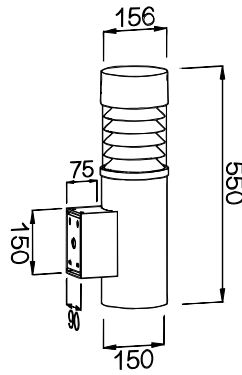

- **CODE - IP65** **COLOR**
- WLRFLB1545 BLACK
- WLRFLG1545 GREY
- WLRFLW1545 WHITE
- POWER:** 1x15/20/30W

- **CODE - IP65** **COLOR**
- WLRFLB1555 BLACK
- WLRFLG1555 GREY
- WLRFLW1555 WHITE
- POWER:** 1x15/20/30W

• **PHOTOMETRIC [Unit: cd]**

• **PERFORMANCE**

- 1x15W - 36V - 350mA - 872lm
- 1x20W - 36V - 500mA - 1165lm
- 1x30W - 36V - 750mA - 1747lm