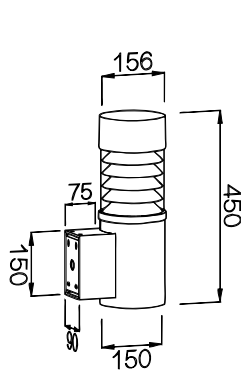

- **CODE - IP65** **COLOR**
- WLRFLB1545 BLACK
- WLRFLG1545 GREY
- WLRFLW1545 WHITE
- POWER:** 1x15/20/30W

- **CODE - IP65** **COLOR**
- WLRFLB1555 BLACK
- WLRFLG1555 GREY
- WLRFLW1555 WHITE
- POWER:** 1x15/20/30W

• **PHOTOMETRIC [Unit: cd]**

• **PERFORMANCE**

- 1x15W - 36V - 350mA - 872lm
- 1x20W - 36V - 500mA - 1165lm
- 1x30W - 36V - 750mA - 1747lm