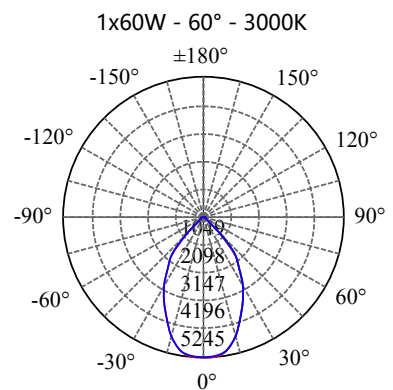

POWER: 1x20/30/40/60W

- **CODE - IP20** **COLOR**
UDRBB20401 BLACK
UDRBW20401 WHITE

POWER: 1x20/30/40/60W

• **PHOTOMETRIC [Unit:: cd]**

• **PERFORMANCE**

- 2x20W - 36V - 1050mA - 4247lm
- 2x30W - 36V - 1500mA - 6260lm
- 2x40W - 36V - 2100mA - 8385lm
- 2x60W - 36V - 3300mA - 12326lm