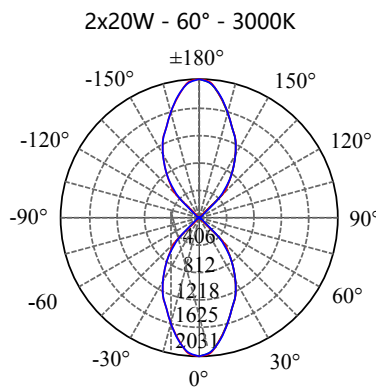

POWER: 1x20/30/40/60W

- **CODE - IP20** **COLOR**
UDRBB20401 BLACK
UDRBW20401 WHITE

POWER: 1x20/30/40/60W

• **PHOTOMETRIC [Unit:: cd]**

• **PERFORMANCE**

- 2x20W - 36V - 1050mA - 4247lm
- 2x30W - 36V - 1500mA - 6260lm
- 2x40W - 36V - 2100mA - 8385lm
- 2x60W - 36V - 3300mA - 12326lm