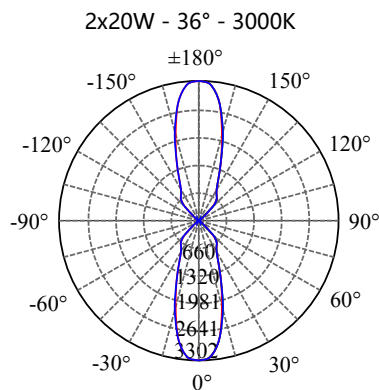

POWER: 1x20/30/40/60W

- **CODE - IP20** **COLOR**
UDRBB20401 BLACK
UDRBW20401 WHITE

POWER: 1x20/30/40/60W

• **PHOTOMETRIC [Unit:: cd]**

• **PERFORMANCE**

- 2x20W - 36V - 1050mA - 4247lm
- 2x30W - 36V - 1500mA - 6260lm
- 2x40W - 36V - 2100mA - 8385lm
- 2x60W - 36V - 3300mA - 12326lm