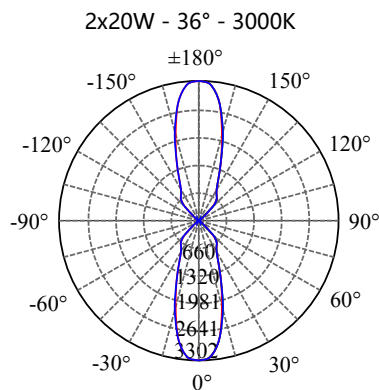

POWER: 1x20/30/40/60W

- **CODE - IP20** **COLOR**
UDRAB20401 BLACK
UDRAW20401 WHITE

POWER: 1x20/30/40/60W

• **PHOTOMETRIC [Unit:: cd]**

• **PERFORMANCE**

- 2x20W - 36V - 1050mA - 4247lm
- 2x30W - 36V - 1500mA - 6260lm
- 2x40W - 36V - 2100mA - 8385lm
- 2x60W - 36V - 3300mA - 12326lm