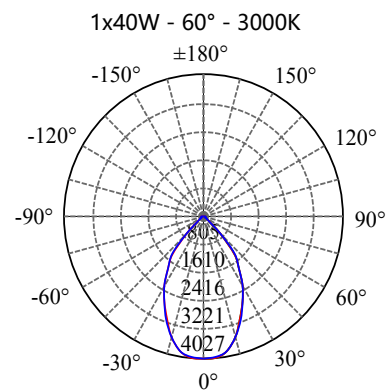

POWER: 1x20/30/40/60W

- **CODE - IP20** **COLOR**
UDRAB20401 BLACK
UDRAW20401 WHITE

POWER: 1x20/30/40/60W

• **PHOTOMETRIC [Unit:: cd]**

• **PERFORMANCE**

- 2x20W - 36V - 1050mA - 4247lm
- 2x30W - 36V - 1500mA - 6260lm
- 2x40W - 36V - 2100mA - 8385lm
- 2x60W - 36V - 3300mA - 12326lm