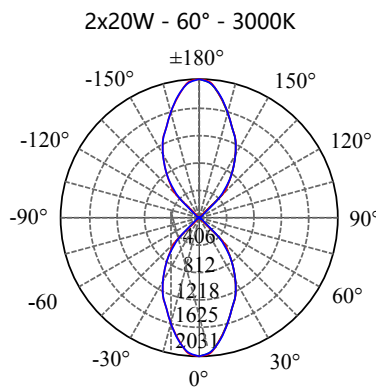

POWER: 1x20/30/40/60W

- **CODE - IP20** **COLOR**
UDRAB20401 BLACK
UDRAW20401 WHITE

POWER: 1x20/30/40/60W

• **PHOTOMETRIC [Unit:: cd]**

• **PERFORMANCE**

- 2x20W - 36V - 1050mA - 4247lm
- 2x30W - 36V - 1500mA - 6260lm
- 2x40W - 36V - 2100mA - 8385lm
- 2x60W - 36V - 3300mA - 12326lm