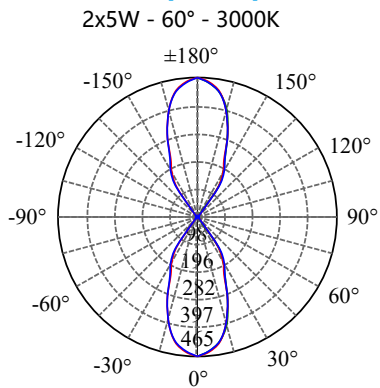

POWER: 1x5/10W

- **CODE - IP20** **COLOR**
 UDRBB08201 BLACK
 UDRBW08201 WHITE

POWER: 1x5/10W

• **PHOTOMETRIC [Unit: cd]**

• **PERFORMANCE**

- 2x5W - 36V - 250mA - 1145lm
- 2x8W - 36V - 350mA - 1711lm
- 1x5W - 36V - 150mA - 554lm
- 1x10W - 36V - 250mA - 1112lm