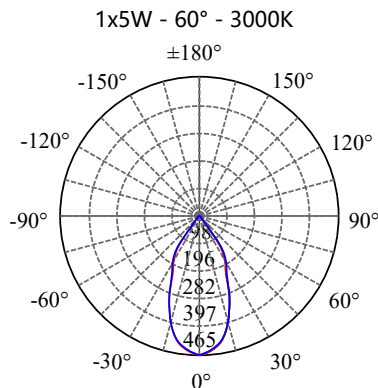

POWER: 1x5/10W

- **CODE - IP20** **COLOR**
 UDRBB08201 BLACK
 UDRBW08201 WHITE

POWER: 1x5/10W

• **PHOTOMETRIC [Unit: cd]**

• **PERFORMANCE**

- 2x5W - 36V - 250mA - 1145lm
- 2x8W - 36V - 350mA - 1711lm
- 1x5W - 36V - 150mA - 554lm
- 1x10W - 36V - 250mA - 1112lm